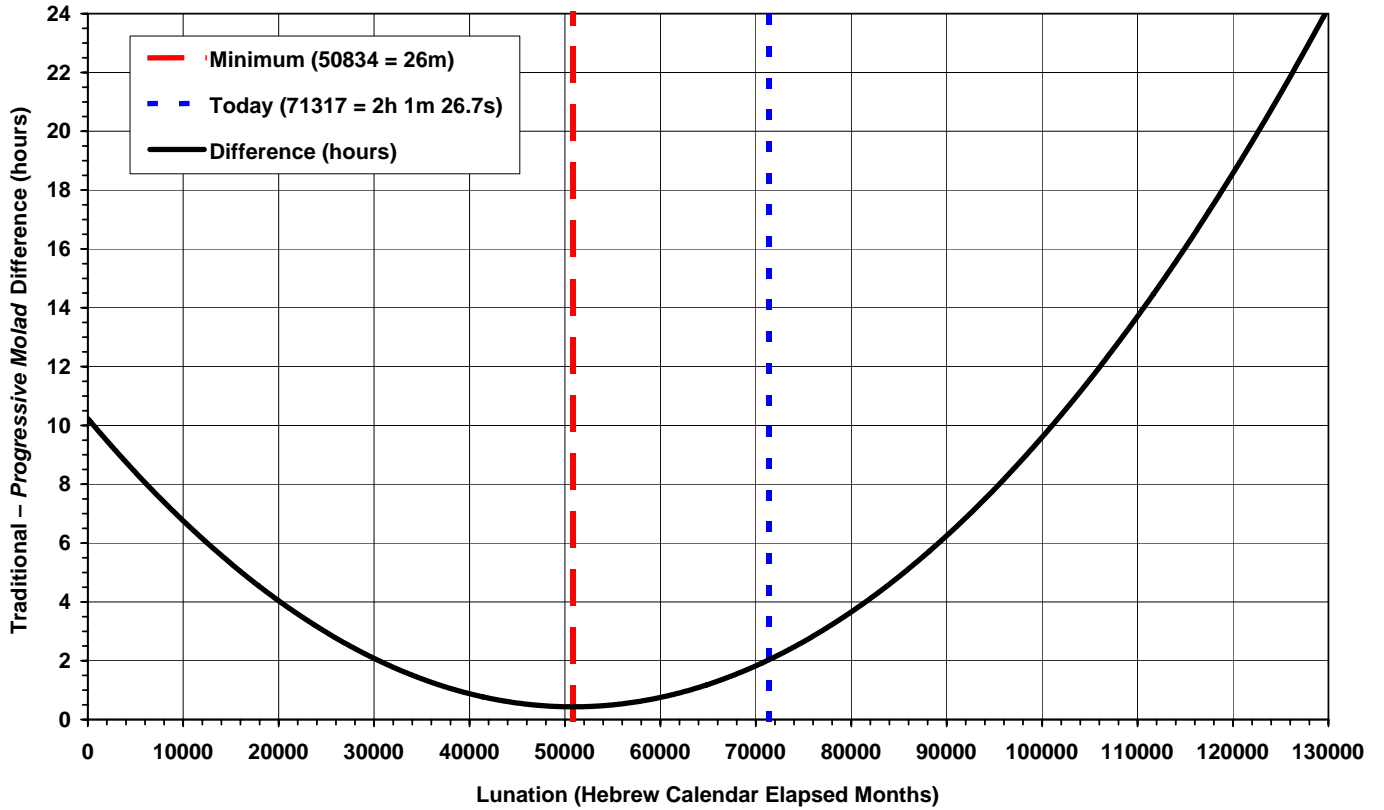

Traditional vs. *Progressive Molad* Differences (to Hebrew year 10510)

Progressive minus Traditional Molad Interval